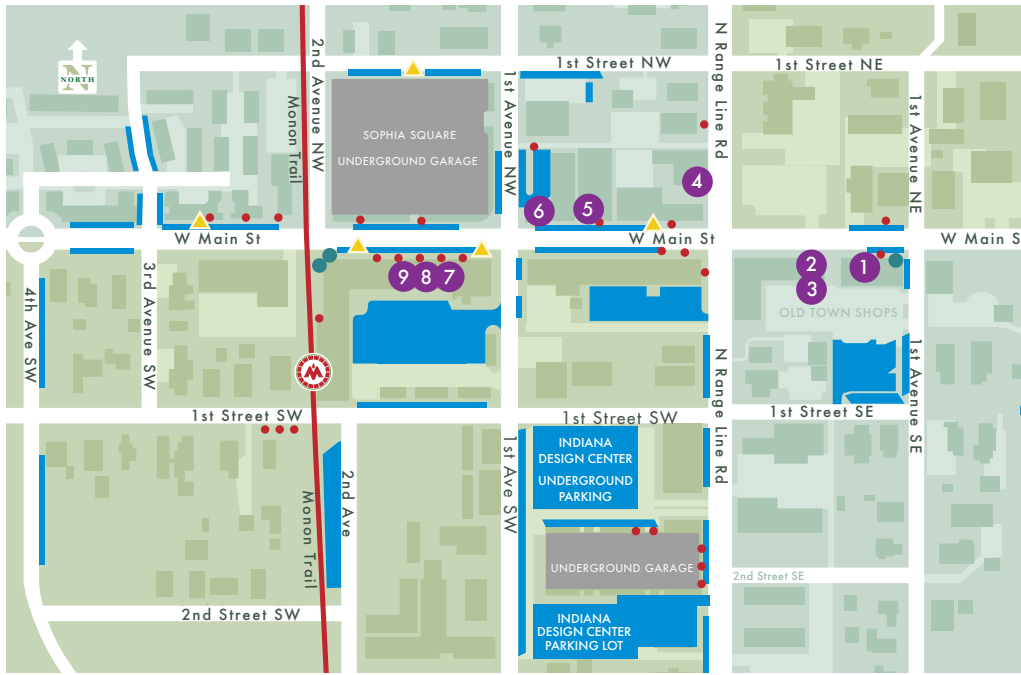

# CARMEL ART GALLERIES & STUDIOS

-  Blue areas represent 2 to 3-hour parking M-F. Please note designated time frames posted on signs.
-  Underground garages include public and private parking. Please comply with all posted parking regulations.
-  Carmel Bike Share station
-  Bicycle rack
-  15-minute loading zones

1

**SOORI GALLERY**  
33 E. Main St.  
317-843-2787 - [www.SooriGallery.com](http://www.SooriGallery.com)

6

**THE CHILDREN'S ART GALLERY**  
40 W. Main St.  
317-844-4989

2

**MAGDALENA GALLERY OF ART**  
27 E. Main St., Ste. 100  
317-844-6005 - [www.MagdalenaGallery.com](http://www.MagdalenaGallery.com)