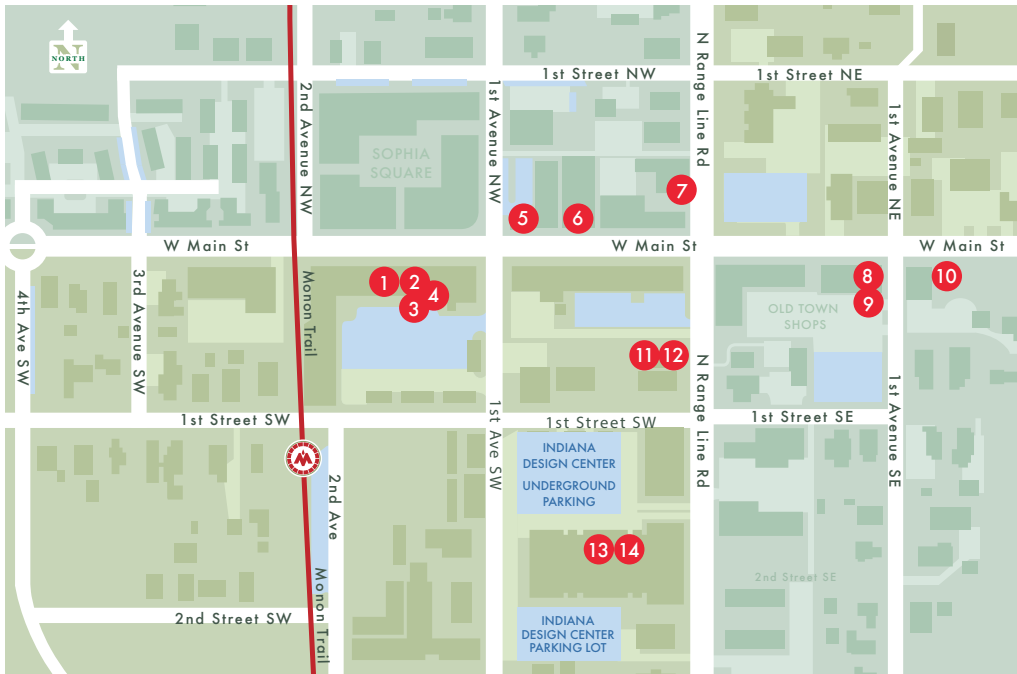

# CARMEL ART GALLERIES & STUDIOS

**P** PARKING AREAS

- 1 FRENCH BLEU GALLERY**  
111 WEST MAIN ST., SUITE 145
- 2 ART SPLASH GALLERY**  
111 WEST MAIN ST., SUITE 140
- 3 CCA GALLERY AND GIFTS**  
111 WEST MAIN ST., SUITE 135
- 4 INSPIRE STUDIO GALLERY**  
111 WEST MAIN ST., SUITE 120
- 5 WORLD'S SMALLEST CHILDREN'S ART GALLERY**  
40 WEST MAIN ST.
- 6 EVAN LURIE GALLERY**  
30 WEST MAIN ST.
- 7 HOOSIER SALON**  
22 N. RANGE LINE RD.
- 8 MAGDALENA GALLERY OF ART**  
27 EAST MAIN ST., SUITE 100
- 9 MARY JOHNSTON STUDIO GALLERY**  
27 EAST MAIN ST., SUITE 300

- 10 SOORI GALLERY**  
258 WEST MAIN ST.
- 11 HGT ART JACQUE HAMMONDS**  
240 SOUTH RANGE LINE RD.
- 12 STUDIO OF CHRIS-GRIFFIN WOODS**  
240 SOUTH RANGE LINE RD.

## INDIANA DESIGN CENTER

- 13 COATS WRIGHT ART & DESIGN**  
200 SOUTH RANGE LINE RD., SUITE 122
- 14 BARRY LANTZ ART**  
200 SOUTH RANGELINE ROAD, SUITE 211

 Indiana Design Center™